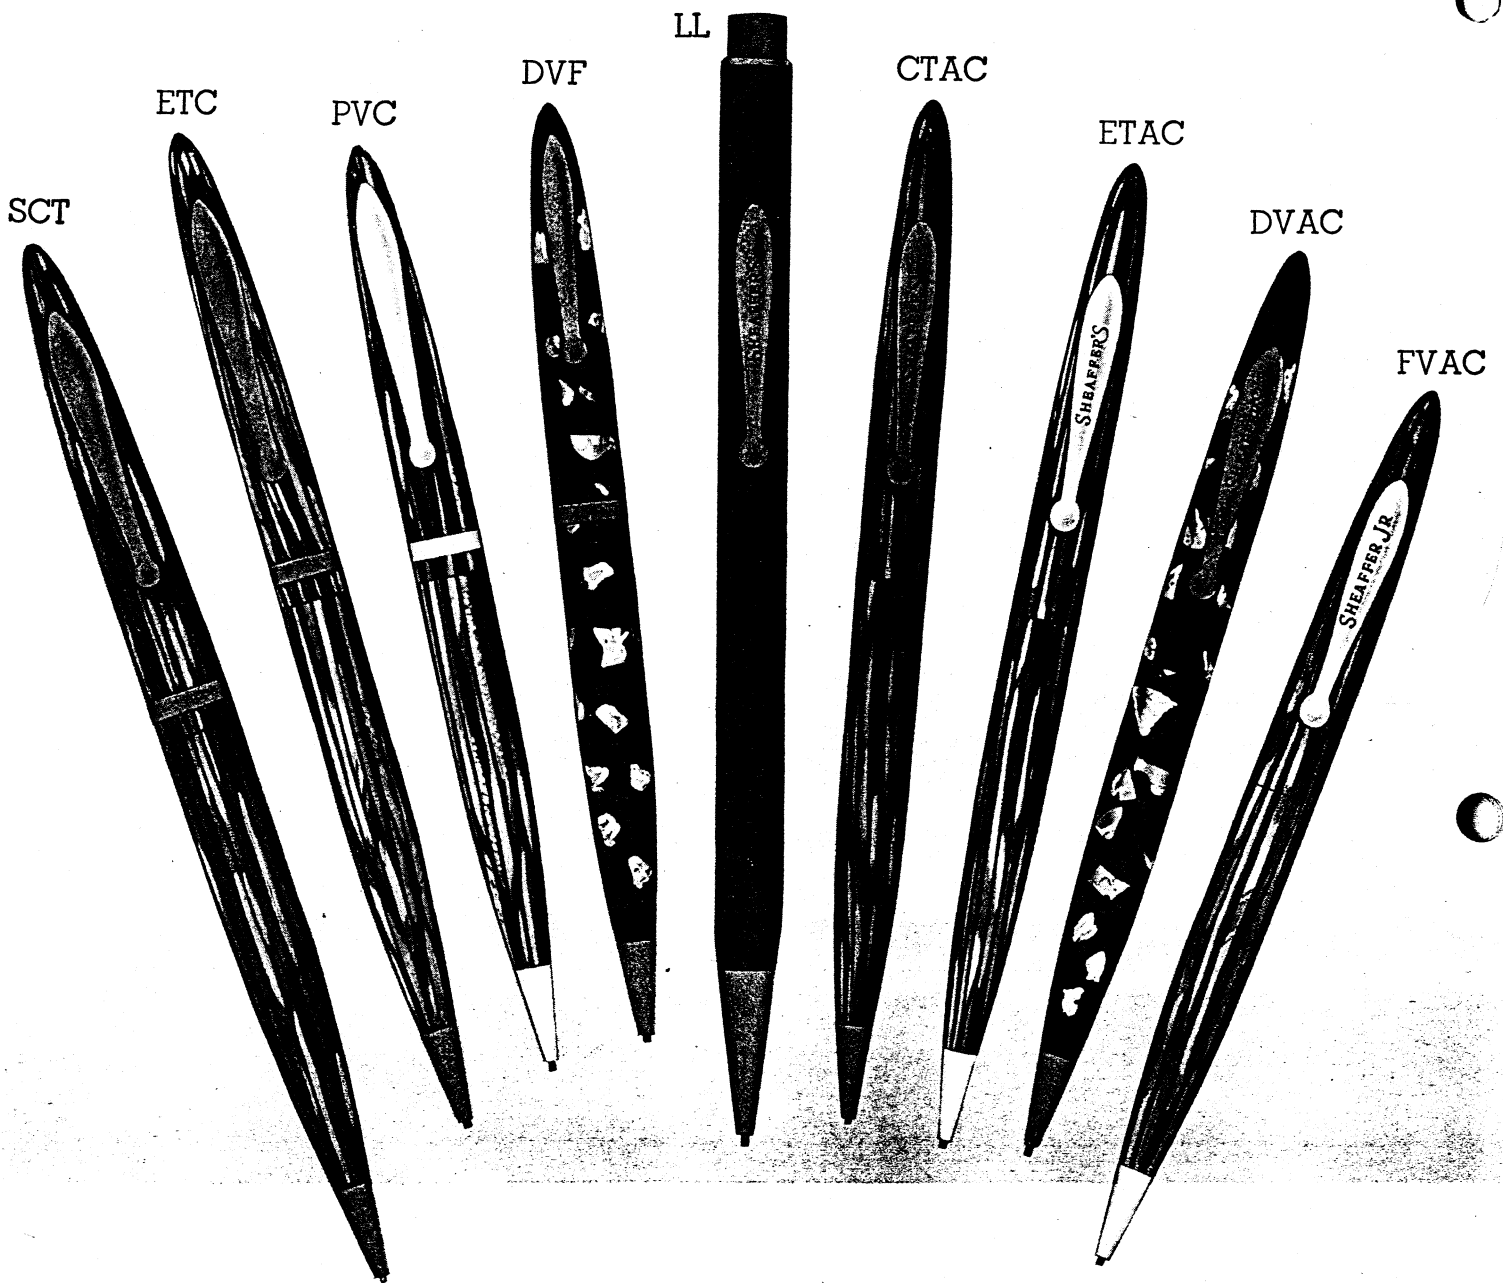

Propel-Repel-Expel Pencils to Match

BLACK	MARINE GREEN	GOLDEN BROWN	GRAY PEARL	EBONIZED PEARL	ROSE GLOW	PRICE
SLT-BALAK	SET-EFADC	SCT-KADIS	SPT-RITKE	SDT-DADAB	SFT-KAKAV	$5.00
LTC-BALCO	ETC-EFECF	CTC-KADUB	PTC-RISLA	DTC-DADEB	FTC-KAKOS	4.00
LVC-LVECE	EVC-EFIBG	CVC-KADYG	PVC-RIRMY	DVC-DADIB	FVC-KAKMU	3.50
LVF-LADMU	EVF-EFOZH	CVF-KAFAR	PVF-RIPNU	DVF-LADNA	FVF-KAKYL	3.50
LTAC-PIBCA	ETAC-EFUXJ	CTAC-KAFES	PTAC-RINRO	DTAC-DADUB	FTAC-KAMAB	3.00
LVAC-POBUZ	EVAC-EGAWK	CVAC-KAFIT	PVAC-RIMSJ	DVAC-DADYB	FVAC-KAMEC	2.50
*LVAX-JAVOS			*AVAX-JAVUT	*DVAX-JAVYV	*FVAX-JAXAW	2.00
LL-JASOX Black Radite 4-inch Lead						1.00

*Chrome Trim

For every Sheaffer pen there is a pencil to match. The price range is from $2.00 to $5.00, and whenever a pencil is sold together with a pen, an attractive ensemble presentation case is provided for the matched set — see Pages 9, 10 and 11. In addition there is the sturdy Sheaffer Utility pencil at $1.00. All Sheaffer pencils are famous for their propel-repel-expel mechanisms in which the finest materials are used. The construction is exceptionally sturdy and is entirely without the use of solder. They are built to last a lifetime.